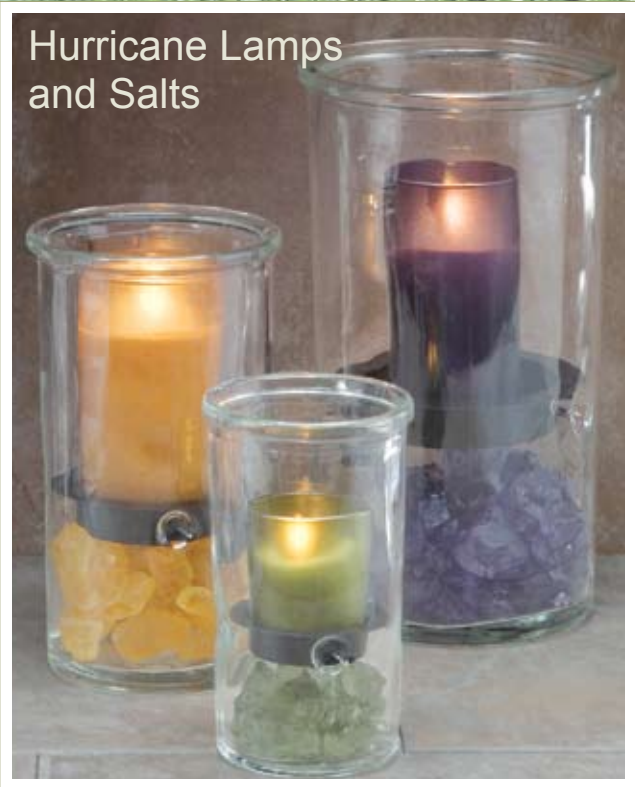

Hurricane Lamps and Salts

Hurricane Lamps

Item	Size	Quantities/Unit Price
20007	Small Hurricane (3.5" x 6")	$7.00 ea./Case of 6 $42.00
20008	Medium Hurricane (4.5" x 7.75")	$8.50 ea./Case of 4 $34.00
20009	Large Hurricane (6" x 10.25")	$11.00 ea./Case of 4 $44.00

(Fragrant Sea Salts and Candles sold separately)

Atlantic Sea Salt Crystals

Pure Atlantic sea salt crystals are from the clear waters off the coast of Brazil. The large crystals are semi porous which enables them to be infused with color and Fragrance Oil. When heated, the crystals slowly release fragrance into the air. Heating sea salt has many purported health benefits including reducing a wide range of indoor air pollutants by releasing negative ions from the salt's ability to absorb water and then evaporate. Sea Salt Crystals are stunning alone, in the bottom of vases and Hurricane Lanterns, or simply in a jar on the shelf. The fragrance can be enjoyed with or without heat. We've drenched our Sea Salt Crystals in 3 pleasing home fragrances.