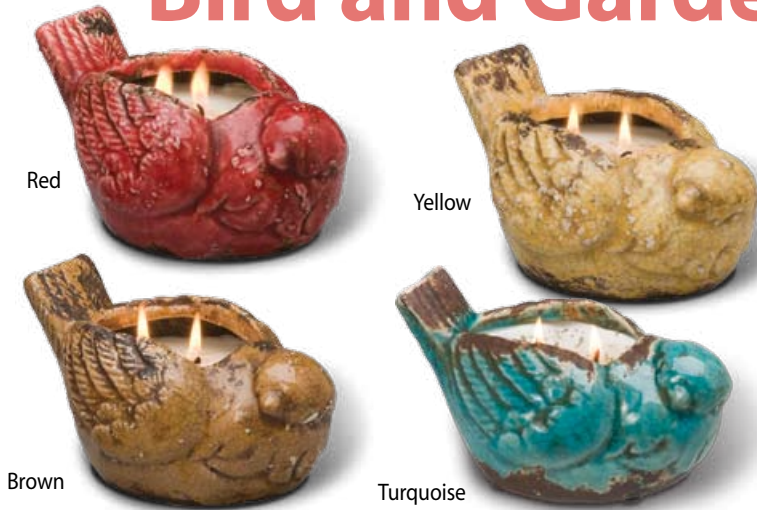

Bird and Garden Frog Pottery